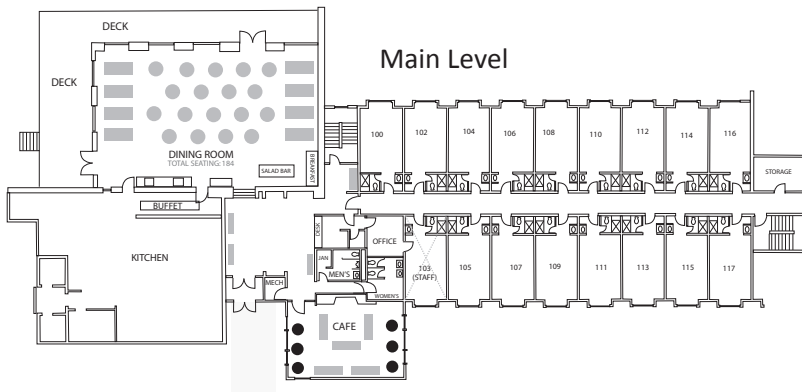

DINING

- Maximum capacity: 180
- Buffet-style service
- Banquet catering available per advanced request

Boone Lobby

Boone room

Dining Hall

Second Level