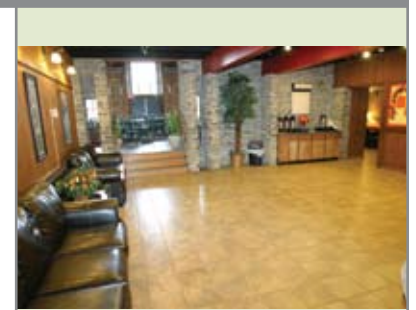

Boone Lodge

Cedarmore Main Campus

Boone Lodge is a main point on the Cedarmore campus; it houses guest rooms, the Crossings Cafe, and the Dining Room. The beautiful view from the back deck overlooks a forested ravine and offers vivid sunsets.

DINING

- Maximum capacity: 180
- Buffet-style service
- Banquet catering available per advanced request

Boone Lobby

Boone room

Dining Hall

Second Level