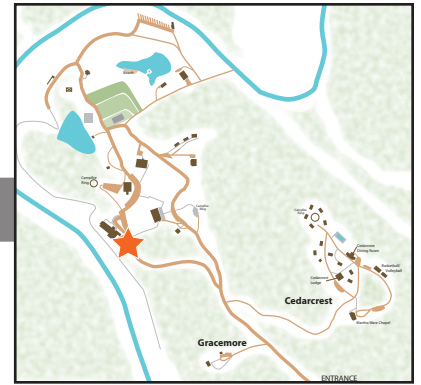

Boone Lodge

Cedarmore Main Campus

Boone Lodge is a main point on the Cedarmore campus; it houses guest rooms, the Crossings Cafe, and the Dining Room. The beautiful view from the back deck overlooks a forested ravine and offers vivid sunsets.