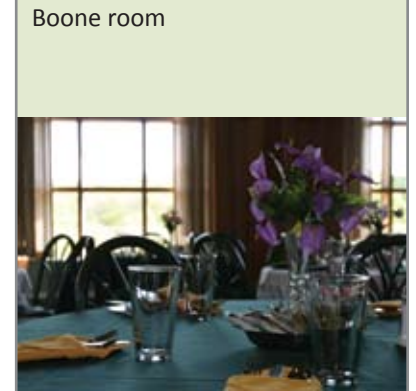

Boone Lodge

Cedarmore Main Campus

Boone Lodge is a main point on the Cedarmore campus; it houses guest rooms, the Crossings Cafe, and the Dining Room. The beautiful view from the back deck overlooks a forested ravine and offers vivid sunsets.

DINING

- Maximum capacity: 180
- Buffet-style service
- Banquet catering available per advanced request

Boone Lobby

Boone room

Dining Hall

Second Level