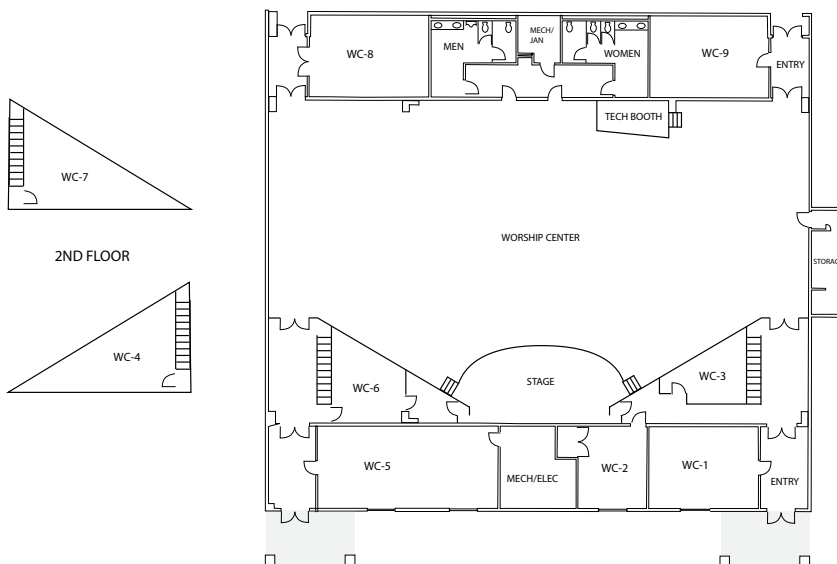

A.M. Johnson Worship Center

Jonathan Creek Campus

A.M. Johnson Worship Center is fully-equipped for conferences and other events requiring sound system, stage, theater lighting, and video capabilities. Breakout rooms are also available.

MEETING

- Maximum seating capacity: 640
(minimum 150 guests to reserve this building)
- Full sound system, stage, lighting, and projection video
- Several breakout rooms with capacity from 20-90 people
- 2nd floor meeting room: 2 Plasma TV's and sound system

Outside view

Inside Worship Center

Breakout space