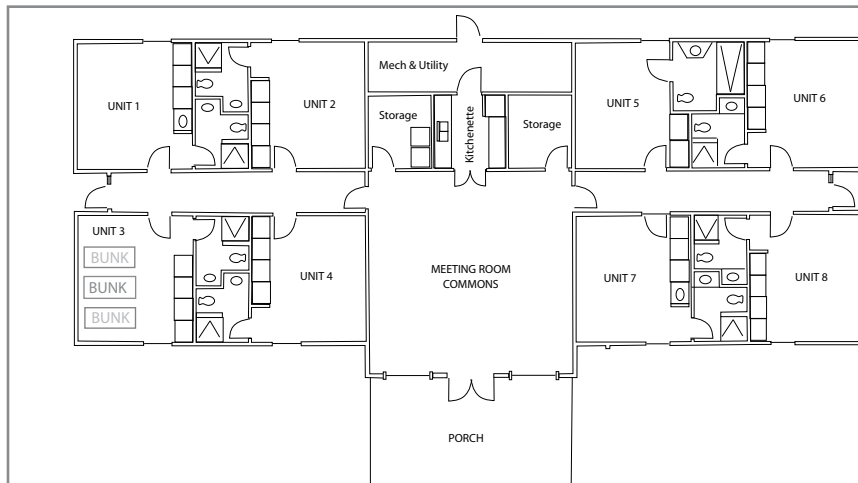

LODGING

- Total maximum capacity: 55
- 7 rooms holding 7 people and 1 room holding 6 people
- (3 bunks) (Handicapped-accessible room available)
- Private bath in all rooms

Outside view

Lodge Room

MEETING

- Common area in the middle of the lodge has several seating areas and a kitchenette with a refrigerator, microwave, sink, and coffee maker.

Common area