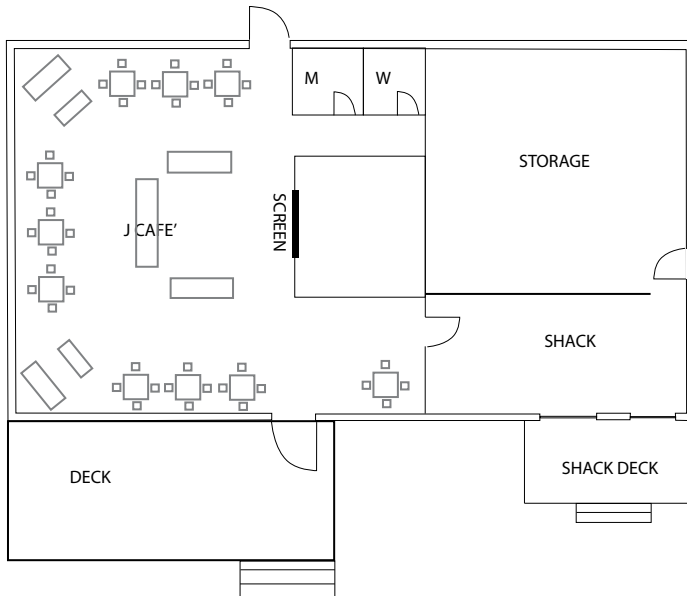

J-Cafe

Jonathan Creek Campus

With wireless internet, a large screen tv, leather sofas, and high-top tables, J-Cafe is the perfect place for adults to get together, drink great coffee, and relax.

MEETING

- Adult-only area
- Wireless internet available
- Large screen TV
- Fresh coffee served every morning

Cafe Interior

Outside view

BASEMENT

- (6) meeting rooms holding up to 25 people each