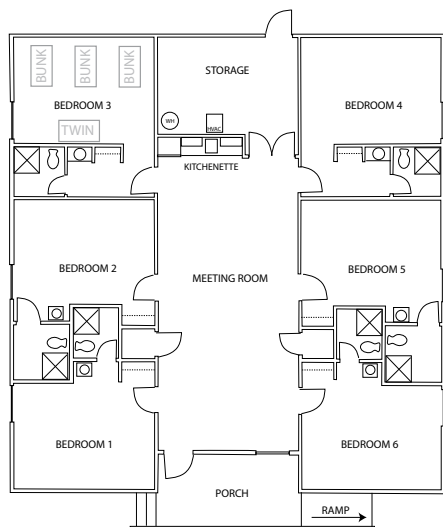

LODGING

- Total maximum capacity: 42
- 6 rooms holding up to 7 guests
- Private bath in all rooms

Outside view

Lodge Room

MEETING

- Common area in the middle of the lodge has several seating areas and a kitchenette with a refrigerator, microwave, sink, and coffeemaker.

Common area

Kitchen area