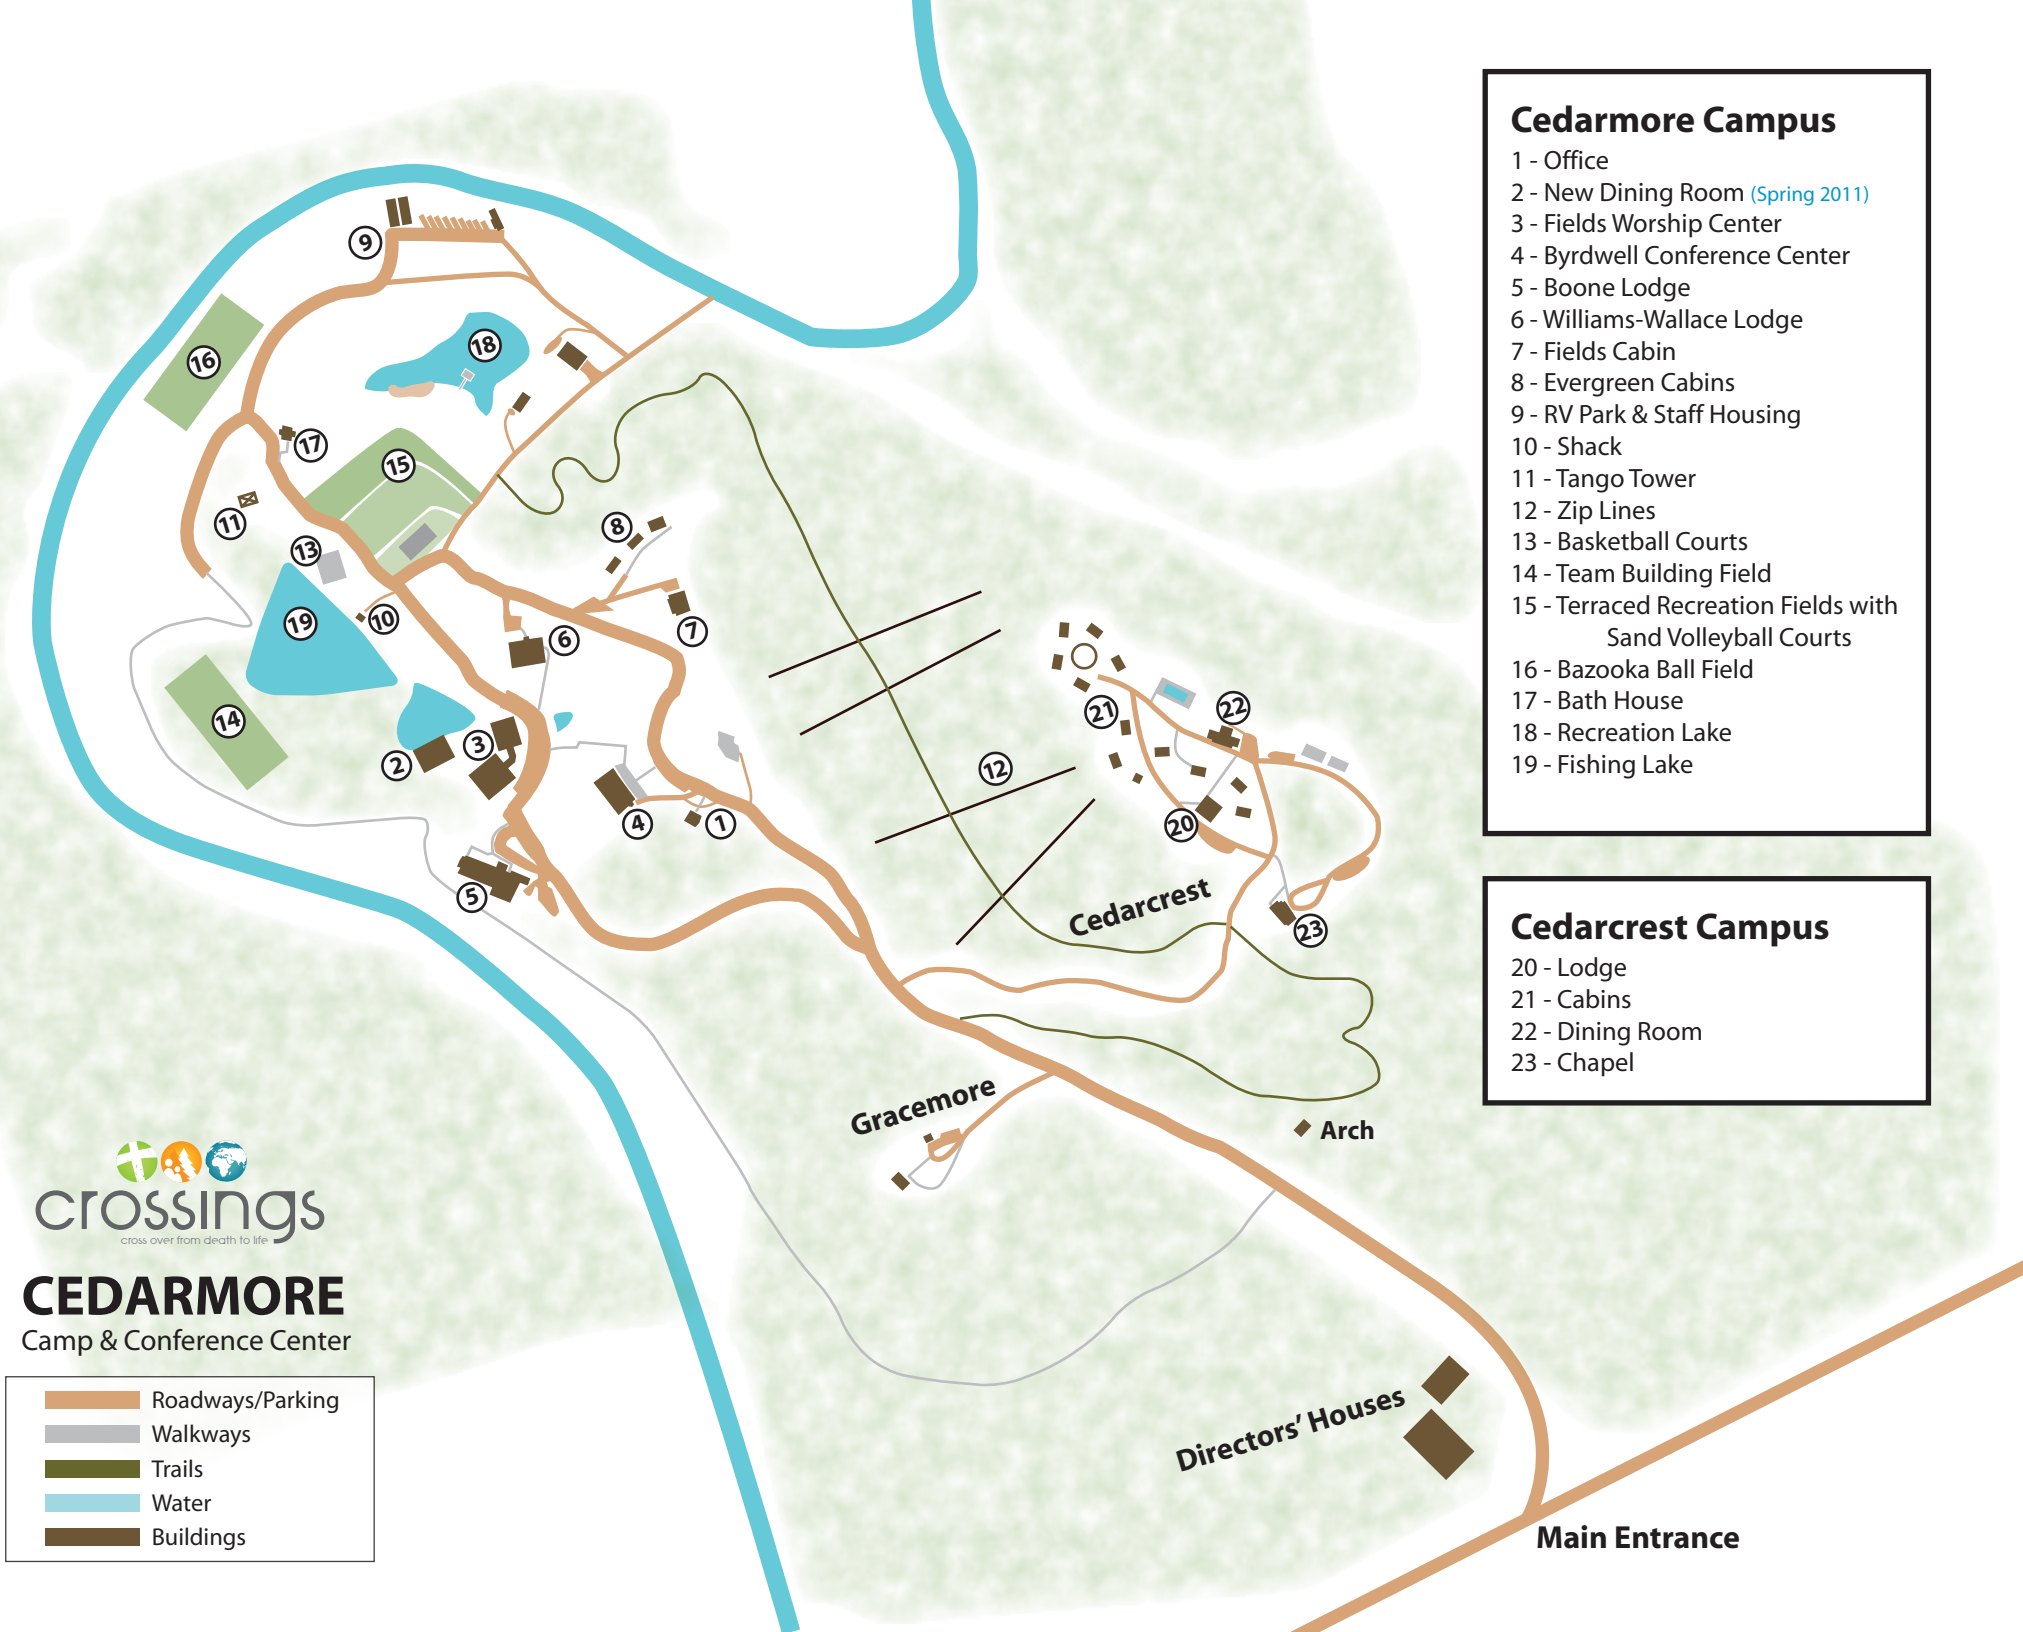

- ### Cedarmore Campus
- 1 - Office
 - 2 - New Dining Room (Spring 2011)
 - 3 - Fields Worship Center
 - 4 - Byrdwell Conference Center
 - 5 - Boone Lodge
 - 6 - Williams-Wallace Lodge
 - 7 - Fields Cabin
 - 8 - Evergreen Cabins
 - 9 - RV Park & Staff Housing
 - 10 - Shack
 - 11 - Tango Tower
 - 12 - Zip Lines
 - 13 - Basketball Courts
 - 14 - Team Building Field
 - 15 - Terraced Recreation Fields with Sand Volleyball Courts
 - 16 - Bazooka Ball Field
 - 17 - Bath House
 - 18 - Recreation Lake
 - 19 - Fishing Lake

- ### Cedarcrest Campus
- 20 - Lodge
 - 21 - Cabins
 - 22 - Dining Room
 - 23 - Chapel

CEDARMORE

Camp & Conference Center

- Roadways/Parking
- Walkways
- Trails
- Water
- Buildings